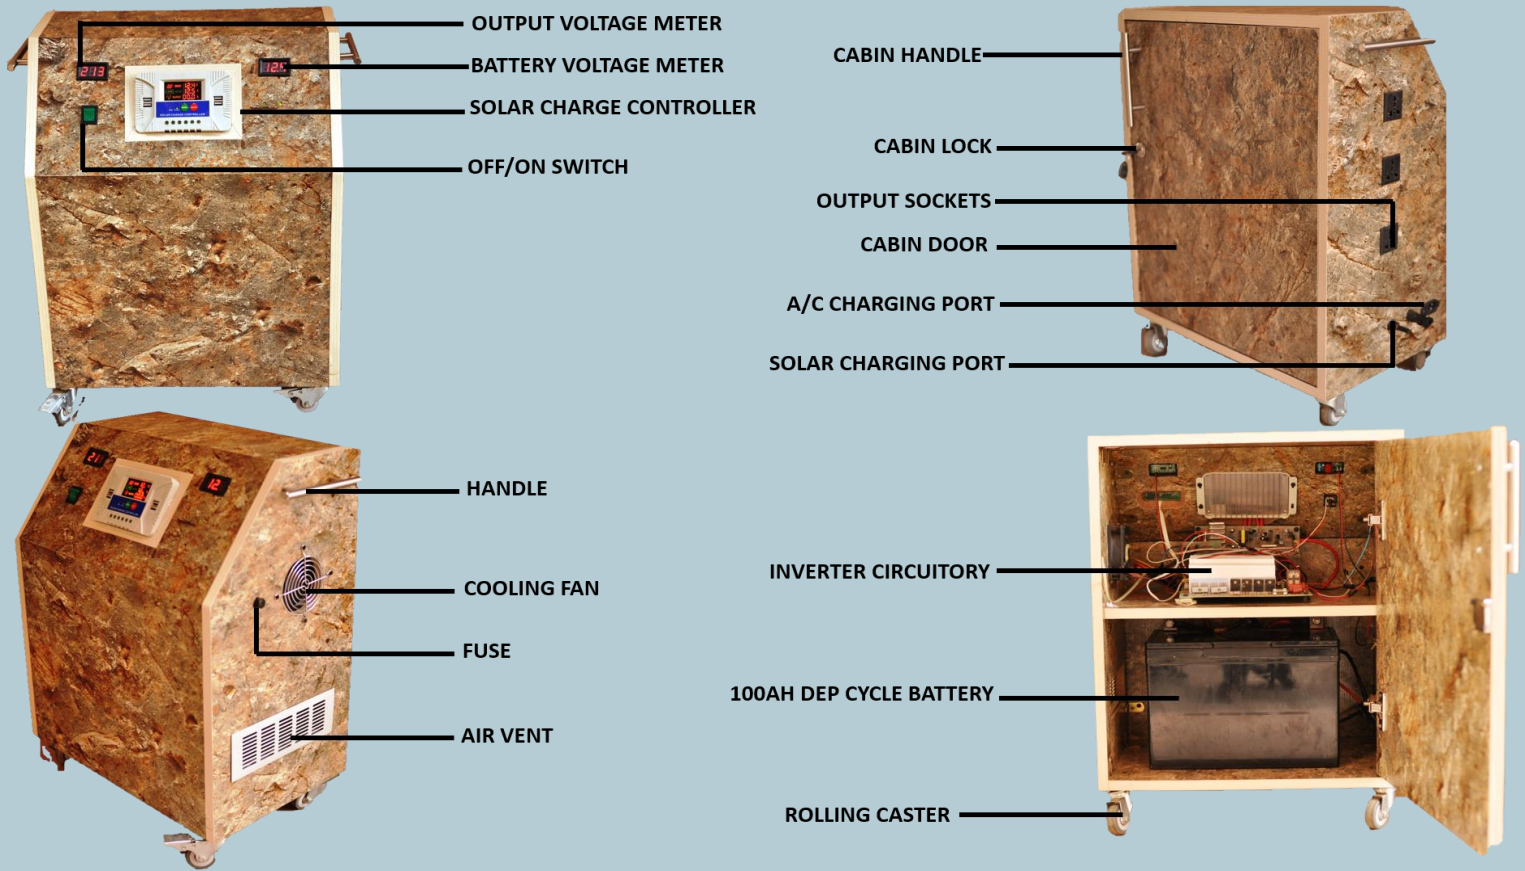

Designed for Our Environment

- Auto internal cooling fan and air vent mechanism to protect against overheating

Features

- Movable and portable across remote learning centres and schools
- Remote Monitoring via Mobile Network (**Power usage Check, Battery level Check, Cabin Door Check, Inverter activity Check**)
- USB Charging for mobile devices
- Charges with Solar or AC (PHCN) power
- Powerful Li-polymer 100 amps Battery
- Pure Sine Wave Inverter 1000w
- 3 Varied power output sockets

SOLAR PANEL